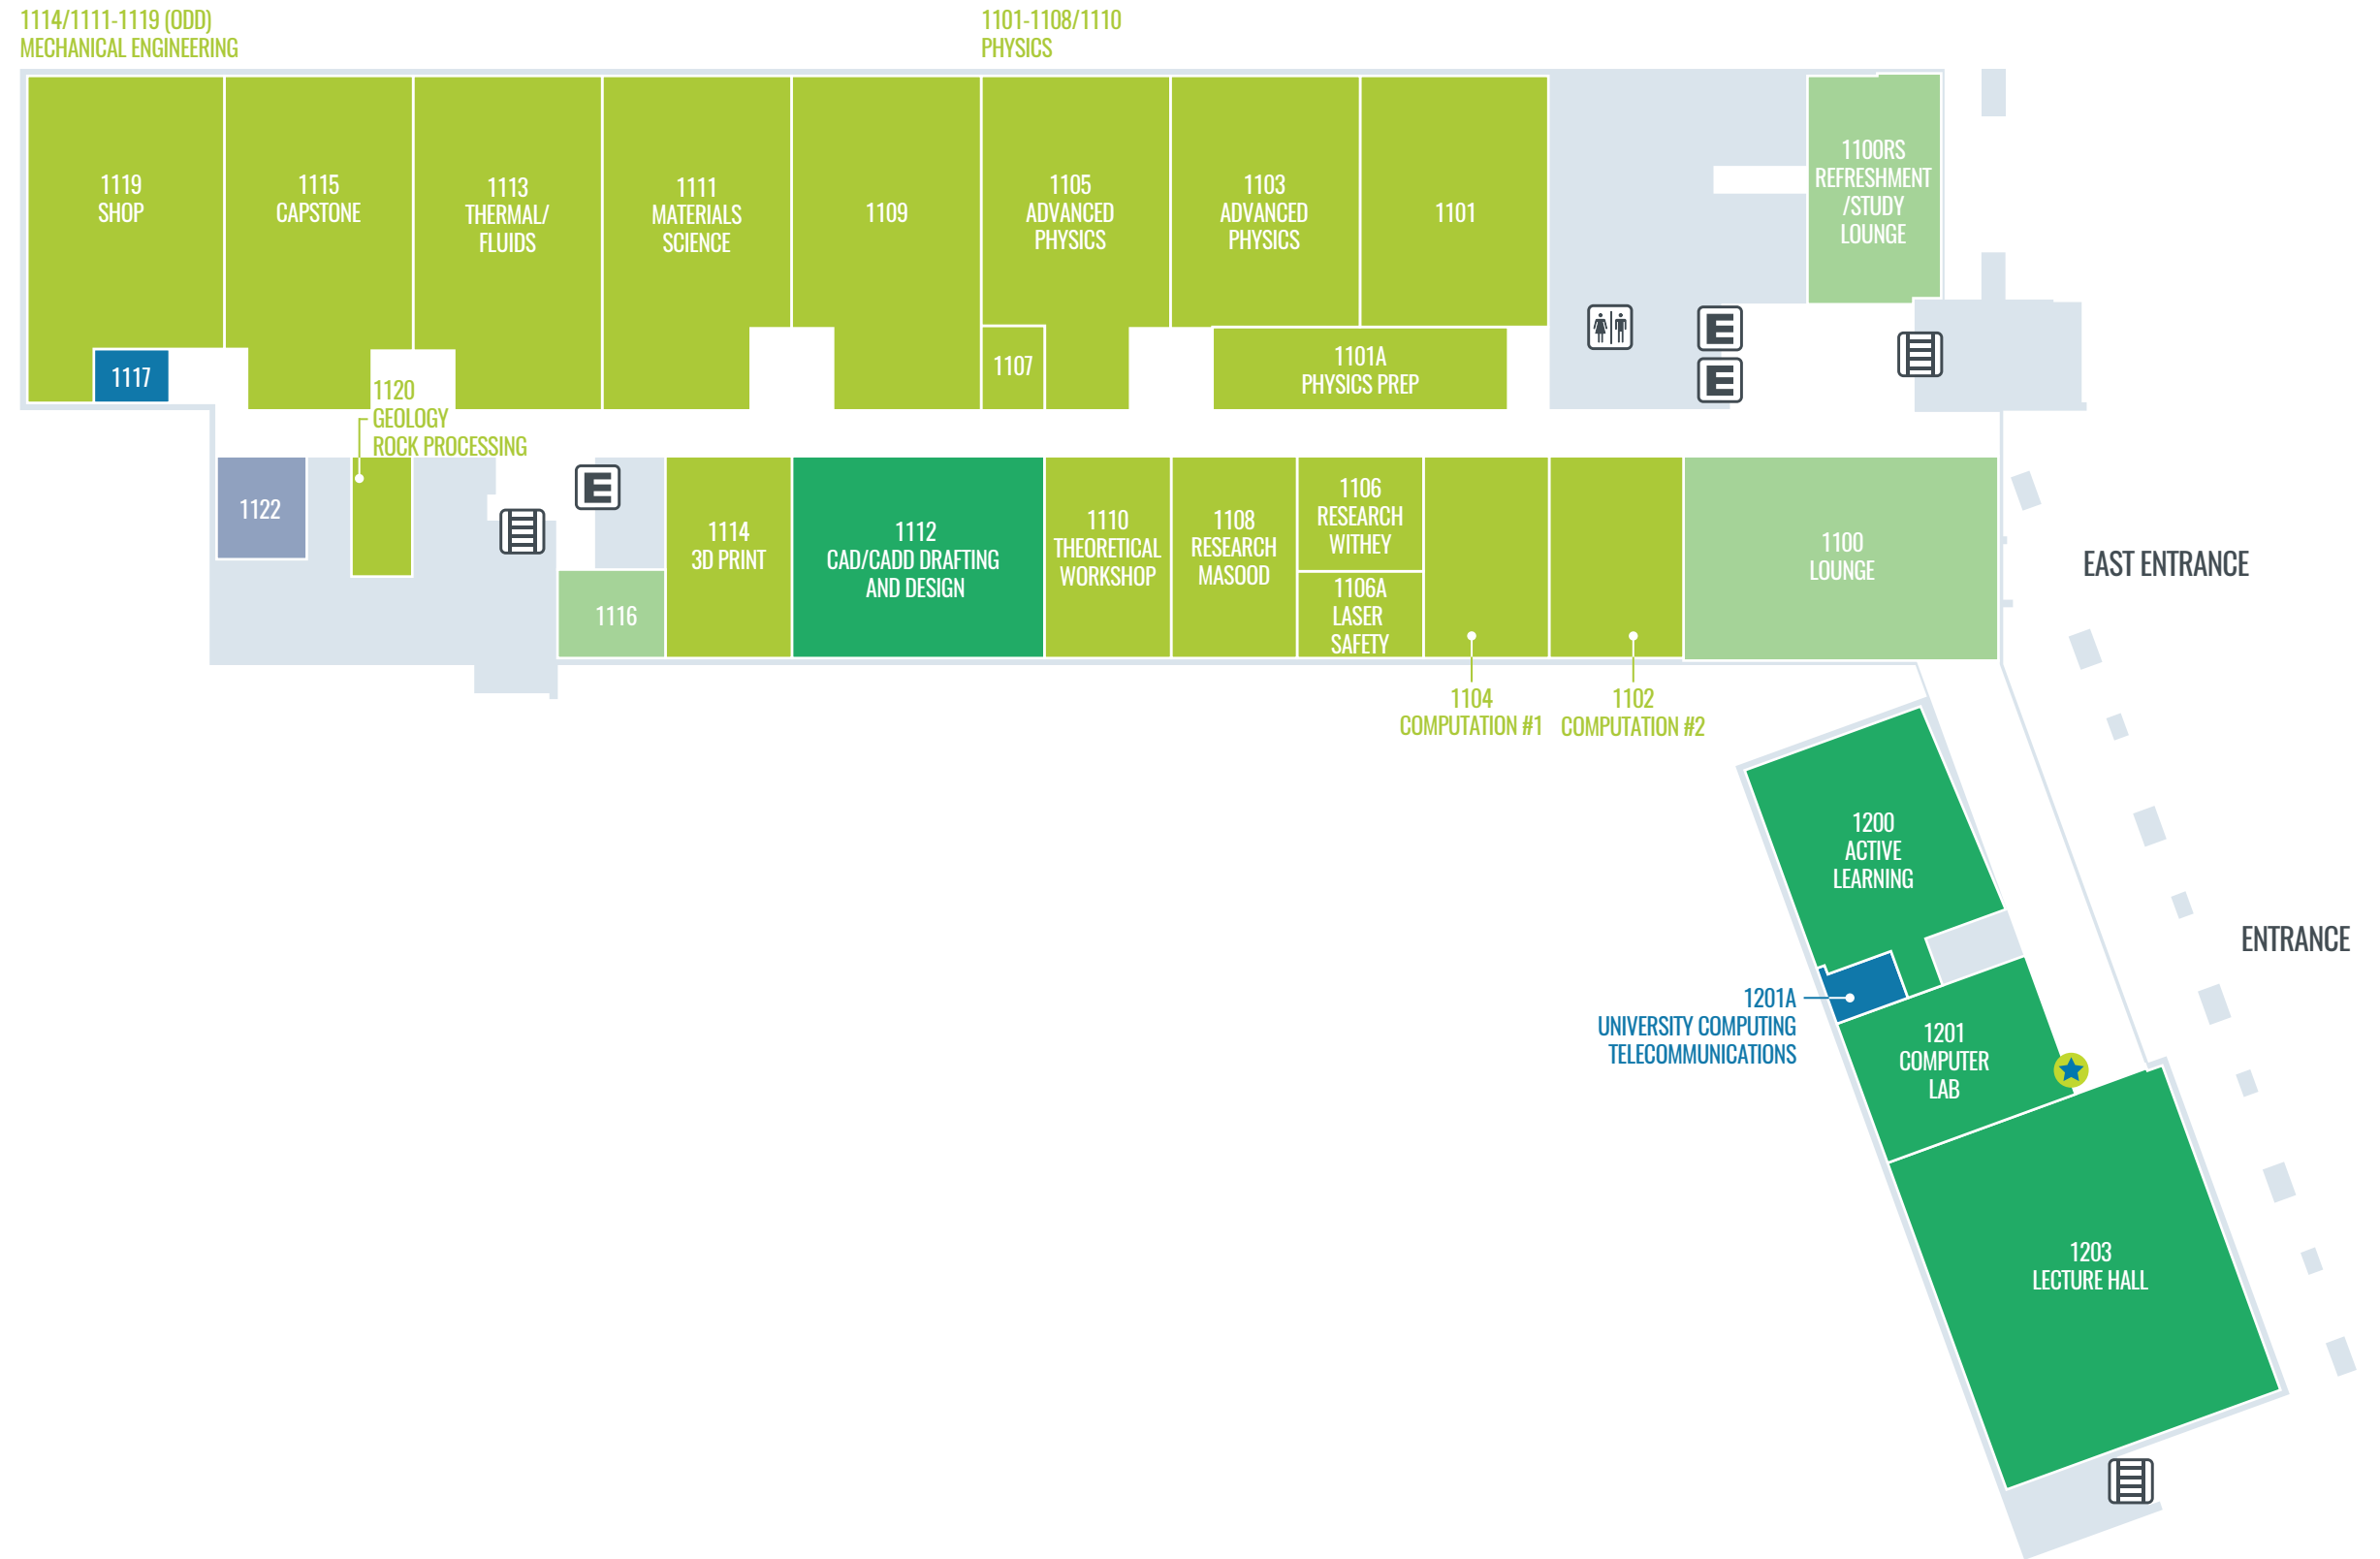

University of Houston Clear Lake

STEM AND CLASSROOM BUILDING FLOOR 1

1

MAP KEY

- FLYER BULLETIN BOARD
- FLYER GLASS CASE
- ELEVATOR
- STAIRS
- RESTROOMS

COLLEGE OF SCIENCE AND ENGINEERING