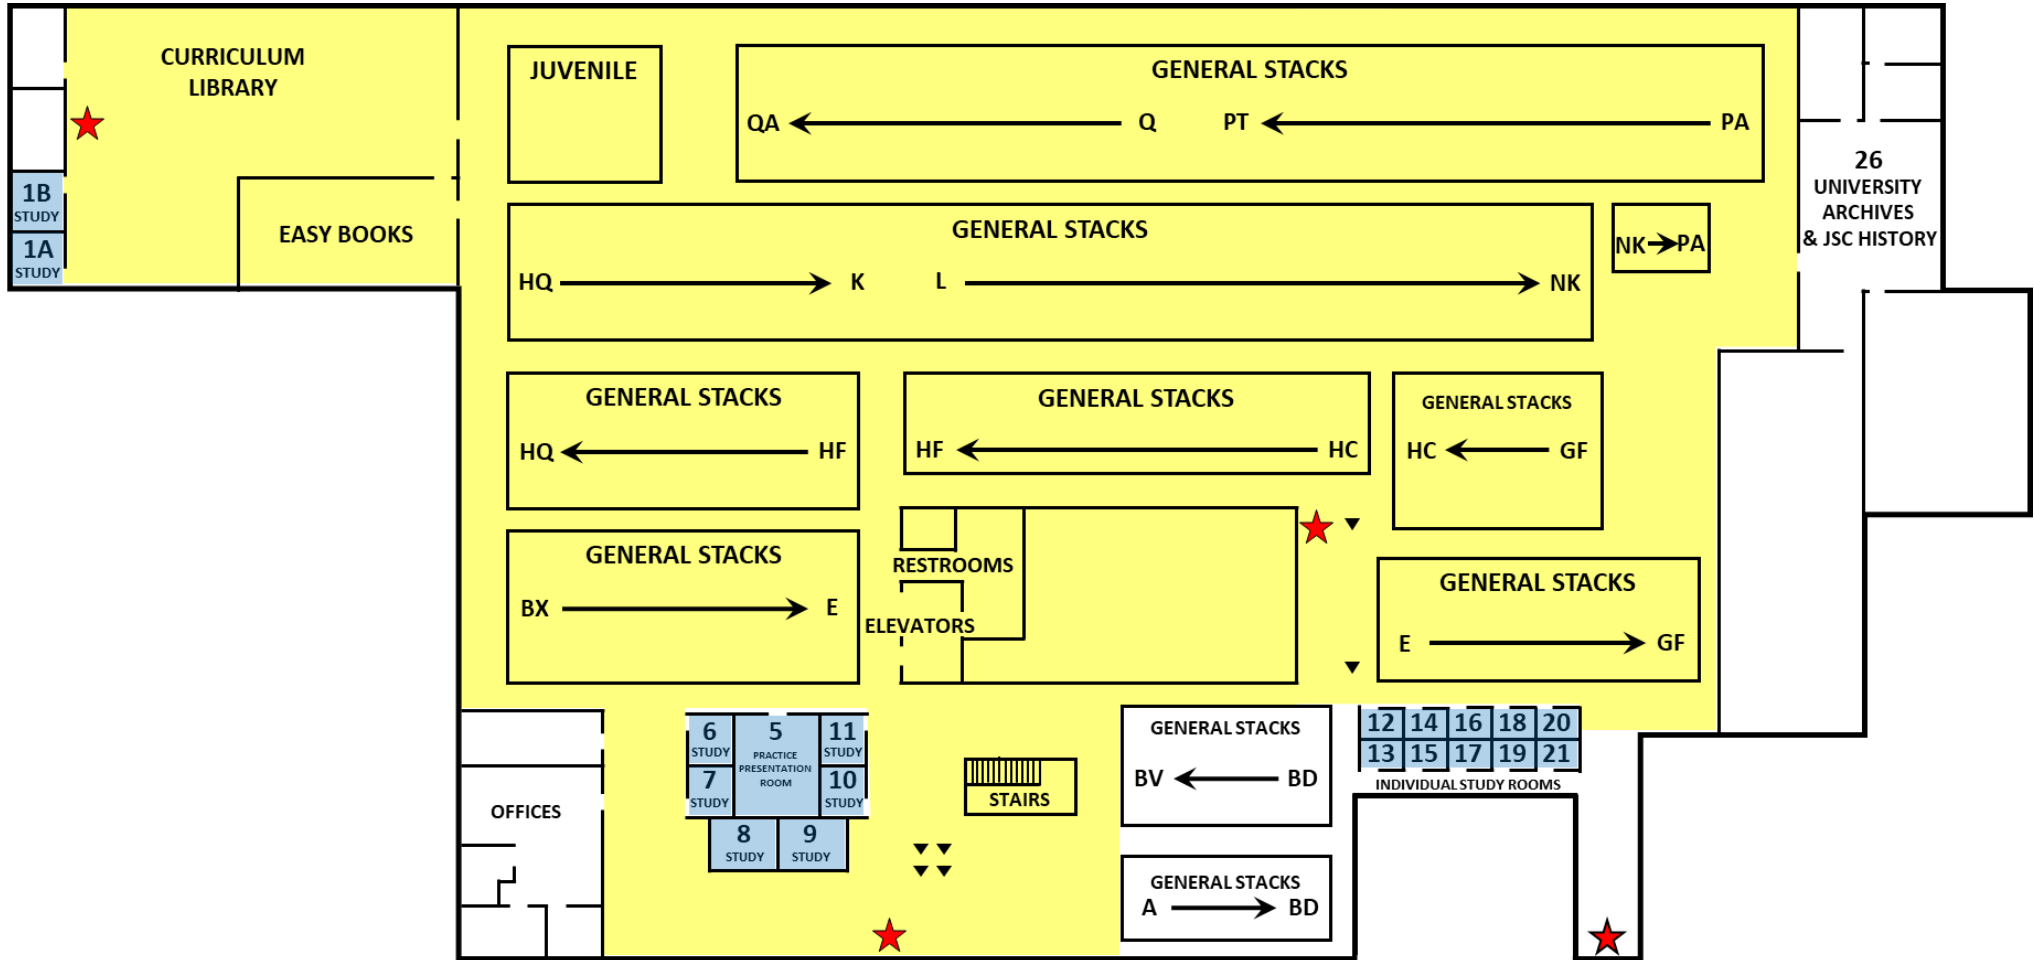

# Alfred R. Neumann Library MAIN FLOOR

**COLLABORATIVE ZONE**  
Main floor

**QUIET ZONE**  
Upper floor

**STUDY ROOM**

- ▼ PC WORKSTATION
- ▲ APPLE WORKSTATION
- 📄 PRINT STATION
- ★ EMERGENCY EXIT

## LOCATIONS

<a href="#">General Stacks A - QA</a>   Upper floor	<a href="#">Government Documents</a>   Main floor	<a href="#">Reference Books</a>   Main floor
<a href="#">General Stacks QB - ZZ</a>   Main floor	<a href="#">JSC History Collection</a>   Upper floor	<a href="#">Reserves</a>   Main floor
<a href="#">Current Periodicals</a>   Main floor	<a href="#">Juvenile Collection</a>   Upper floor	<a href="#">Theses &amp; Dissertations</a>   Main floor
<a href="#">Curriculum Library</a>   Upper floor	<a href="#">Leisure Books</a>   Main floor	<a href="#">University Archives</a>   Upper floor
<a href="#">Easy Book Room</a>   Upper floor	<a href="#">Media Shelves</a>   Main floor	<a href="#">XR Lab</a>   Main floor

# Alfred R. Neumann Library UPPER FLOOR

- ▼ PC WORKSTATION
- ★ EMERGENCY EXIT

**COLLABORATIVE ZONE**  
Main floor

**QUIET ZONE**  
Upper floor

**STUDY ROOM**