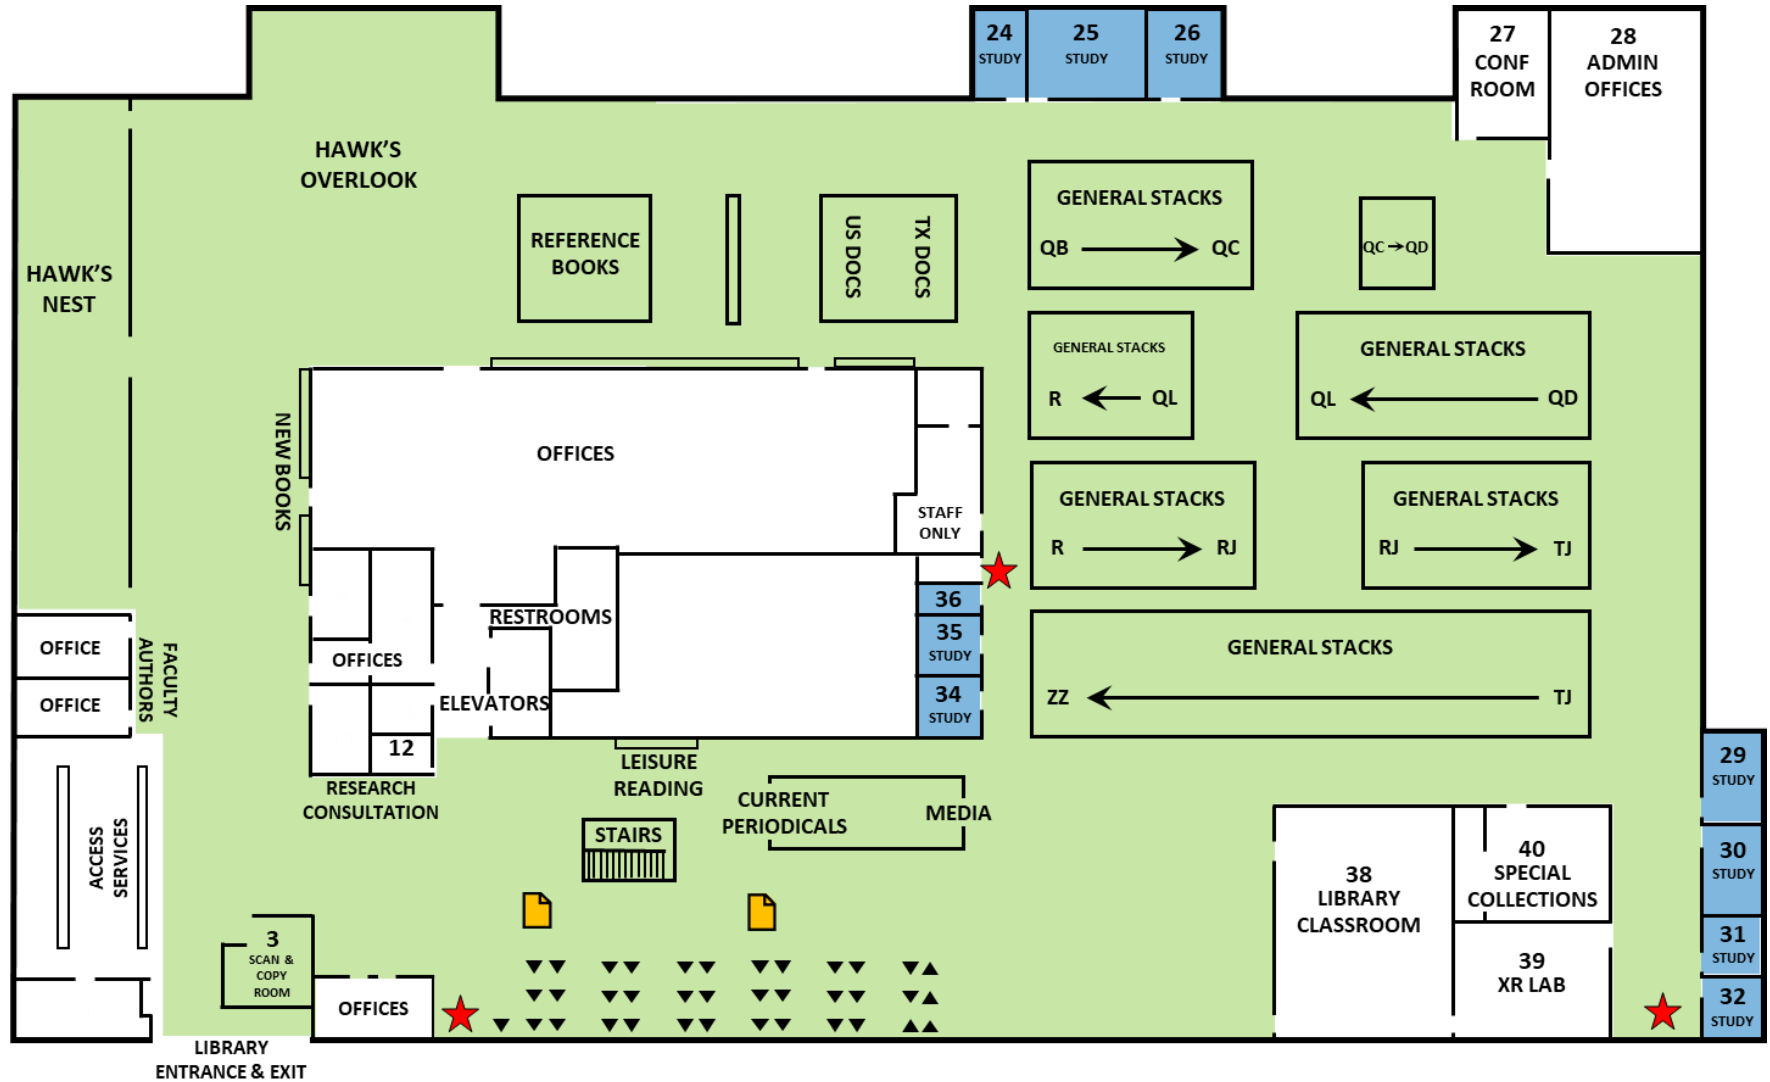

# Alfred R. Neumann Library MAIN FLOOR

**COLLABORATIVE ZONE**  
Main floor

**QUIET ZONE**  
Upper floor

**STUDY ROOM**

- ▼ PC WORKSTATION
- ▲ APPLE WORKSTATION
- 📄 PRINT STATION
- ★ EMERGENCY EXIT

## LOCATIONS

<a href="#">General Stacks A - QA</a>   Upper floor	<a href="#">Government Documents</a>   Main floor	<a href="#">Reference Books</a>   Main floor
<a href="#">General Stacks QB - ZZ</a>   Main floor	<a href="#">JSC History Collection</a>   Upper floor	<a href="#">Reserves</a>   Main floor
<a href="#">Current Periodicals</a>   Main floor	<a href="#">Juvenile Collection</a>   Upper floor	<a href="#">Theses &amp; Dissertations</a>   Main floor
<a href="#">Curriculum Library</a>   Upper floor	<a href="#">Leisure Books</a>   Main floor	<a href="#">University Archives</a>   Upper floor
<a href="#">Easy Book Room</a>   Upper floor	<a href="#">Media Shelves</a>   Main floor	<a href="#">XR Lab</a>   Main floor

# Alfred R. Neumann Library UPPER FLOOR

- ▼ PC WORKSTATION
- ★ EMERGENCY EXIT

**COLLABORATIVE ZONE**  
Main floor

**QUIET ZONE**  
Upper floor

**STUDY ROOM**