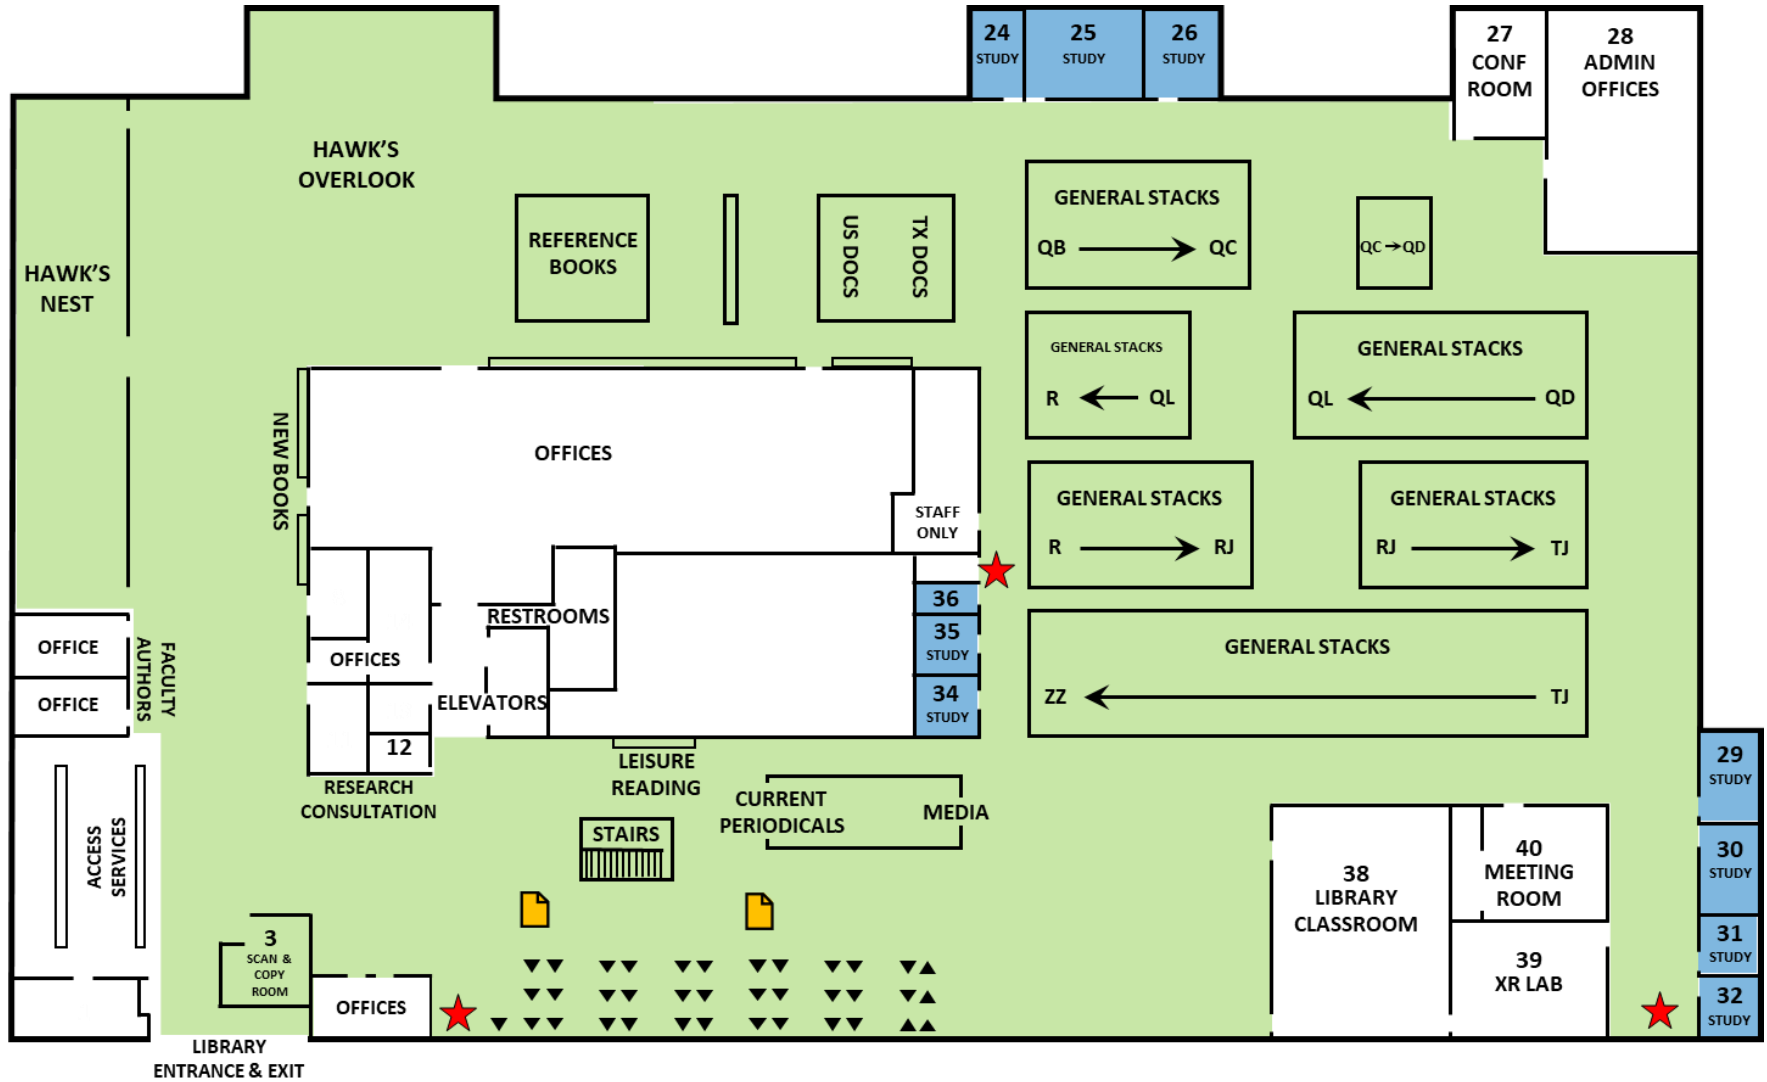

Alfred R. Neumann Library MAIN FLOOR

LOCATIONS

- ▼ PC WORKSTATION
- ▲ APPLE WORKSTATION
- 📄 PRINT STATION
- ★ EMERGENCY EXIT

COLLABORATIVE ZONE
Main floor

QUIET ZONE
Upper floor

STUDY ROOM

<u>General Stacks A - QA</u> Upper floor	<u>Government Documents</u> Main floor	<u>Reference Books</u> Main floor
<u>General Stacks QB - ZZ</u> Main floor	<u>JSC History Collection</u> Upper floor	<u>Reserves</u> Main floor
<u>Current Periodicals</u> Main floor	<u>Juvenile Collection</u> Upper floor	<u>Theses & Dissertations</u> Main floor
<u>Curriculum Library</u> Upper floor	<u>Leisure Books</u> Main floor	<u>University Archives</u> Upper floor
<u>Easy Book Room</u> Upper floor	<u>Media Shelves</u> Main floor	<u>XR Lab</u> Main floor

Alfred R. Neumann Library UPPER FLOOR

- ▼ PC WORKSTATION
- ★ EMERGENCY EXIT

COLLABORATIVE ZONE
Main floor

QUIET ZONE
Upper floor

STUDY ROOM

LOCATIONS

<u>General Stacks A - QA</u>	Upper floor	<u>Government Documents</u>	Main floor	<u>Reference Books</u>	Main floor
<u>General Stacks QB - ZZ</u>	Main floor	<u>JSC History Collection</u>	Upper floor	<u>Reserves</u>	Main floor
<u>Current Periodicals</u>	Main floor	<u>Juvenile Collection</u>	Upper floor	<u>Theses & Dissertations</u>	Main floor
<u>Curriculum Library</u>	Upper floor	<u>Leisure Books</u>	Main floor	<u>University Archives</u>	Upper floor
<u>Easy Book Room</u>	Upper floor	<u>Media Shelves</u>	Main floor	<u>XR Lab</u>	Main floor